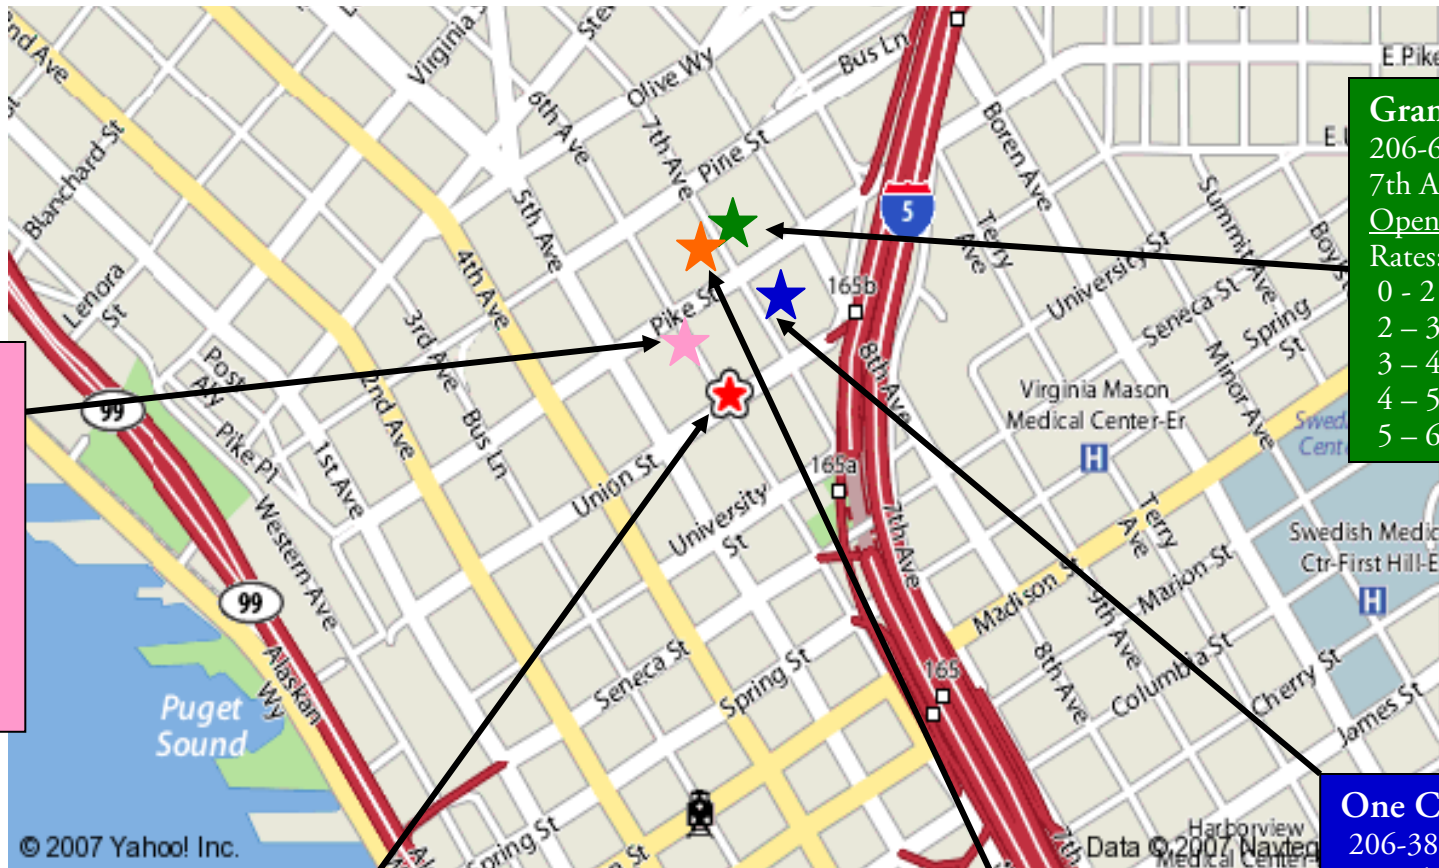

Sheraton Seattle Hotel

1400 6th Ave.
 Seattle, WA 98101
 206-621-9000

The Sheraton Seattle Hotel Garage handles **parking for overnight guests only** and is exclusively valet parking (self-parking not available). **Guests attending events who are not overnight guests** (daily drive-in) are directed to utilize any of the self parking garages listed below.

City Center
 206-223-4070
 1420 5th Ave.
 Opens 6:30 a.m.
 Rates:
 1 - 2 \$10.00
 2 - 3 \$12.00
 3 - 4 \$15.00
 4 - 5 \$18.00
 5 - 6 \$19.00

Grand Hyatt
 206-652-1451
 7th Ave. / Pike St.
 Open 24 Hours
 Rates:
 0 - 2 \$5.00
 2 - 3 \$6.00
 3 - 4 \$8.00
 4 - 5 \$10.00
 5 - 6 \$12.00

Sheraton Seattle Hotel

Ampco System Parking
 206-467-6991
 1515 7th Ave.
 Opens 6:00 a.m.
 Rates:
 0 - 2 \$5.00
 2 - 3 \$7.00
 3 - 4 \$9.00
 4 - 5 \$12.00
 5 - 6 \$13.00

One Convention Place
 206-381-1789
 701 Pike St.
 Rates:
 0 - ½ \$5.00
 ½ - 1 \$6.00
 1 - 2 \$8.00
 2 - 3 \$10.00
 3 - 4 \$12.00
 4 - 5 \$14.00
 5 - 6 \$16.00