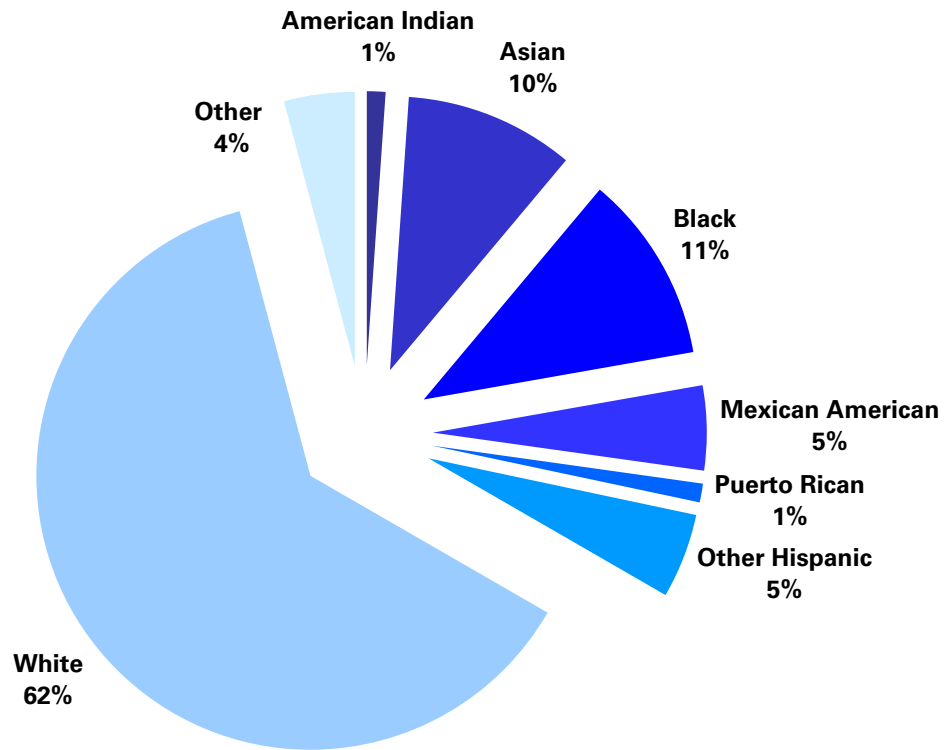

Graph 6:

Minority Students Were 38% of SAT Takers in the Class of 2006*

*Nine percent of students did not respond to the racial/ethnic question.

Note: Due to rounding, percents do not add up to 100.