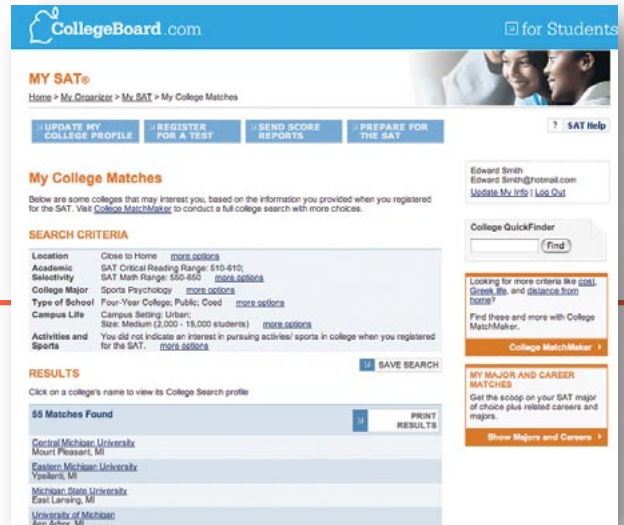

Go to www.collegeboard.com/quickstart

Free Resources

- Test directions and practice questions
- An official SAT practice test
- The Official SAT Question of the Day™

Go to www.collegeboard.com/satprep

The Official SAT Online Course™

- Interactive instruction
- Six official practice tests
- Answer explanations for every question

Go to www.collegeboard.com/satonlinecourse

Also Available:

Set up a

Register

- ☞ **Confirm** your test center instantly.
- ☞ **Receive** e-mail alerts about test day.
- ☞ **Update** your registration easily.
- ☞ If you've taken the PSAT/NMSQT or SAT, **register** again in half the time.

FREE online account to:

Access

- 🔑 **Print** your Admission Ticket anytime.
- 🔑 **View** your full score report and your essay.
- 🔑 **Browse** your personalized list of majors and careers.

Plan

- 🔑 **Use** your customized **College Matches**.
 - Compare colleges based on your preferences.
 - Link directly to college Web sites.
 - Refine your college list.
- 🔑 Learn about **financial aid**.
 - Scholarship Search
 - Financial Aid EasyPlanner