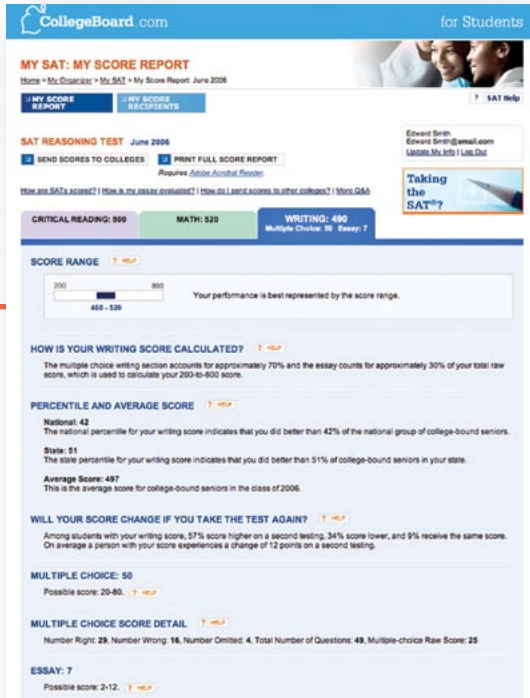

Go to www.collegeboard.com/quickstart

Free Resources

- Test directions and practice questions
- An official SAT practice test
- The Official SAT Question of the Day™

Go to www.collegeboard.com/satprep

The Official SAT Online Course™

- Interactive instruction
- Six official practice tests
- Answer explanations for every question

Go to www.collegeboard.com/satonlinecourse

Also Available:

Set up a

Register

- ☞ **Confirm** your test center instantly.
- ☞ **Receive** e-mail alerts about test day.
- ☞ **Update** your registration easily.
- ☞ If you've taken the PSAT/NMSQT or SAT, **register** again in half the time.

FREE online account to:

Access

- 🔑 **Print** your Admission Ticket anytime.
- 🔑 **View** your full score report and your essay.
- 🔑 **Browse** your personalized list of majors and careers.

Plan

- 🔑 **Use** your customized **College Matches**.
 - Compare colleges based on your preferences.
 - Link directly to college Web sites.
 - Refine your college list.
- 🔑 Learn about **financial aid**.
 - Scholarship Search
 - Financial Aid EasyPlanner