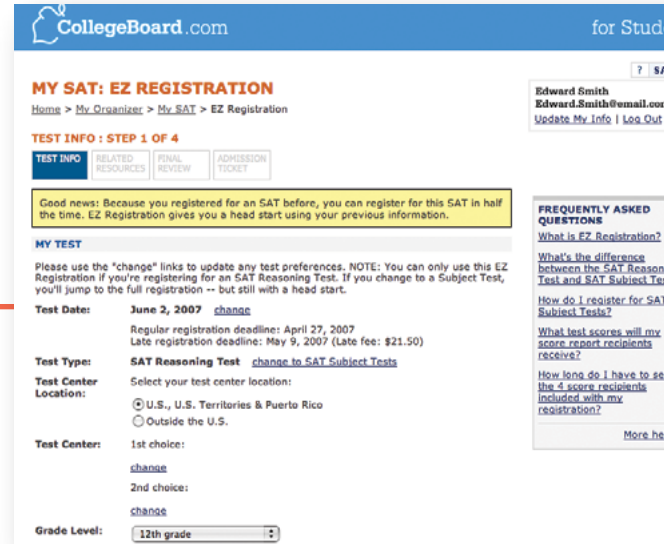

- Interactive instruction
- Six official practice tests
- Answer explanations for every question

Go to www.collegeboard.com/satonlinecourse

Also Available:

Set up a

Register

- ☞ **Confirm** your test center instantly.
- ☞ **Receive** e-mail alerts about test day.
- ☞ **Update** your registration easily.
- ☞ If you've taken the PSAT/NMSQT or SAT, **register** again in half the time.

FREE online account to:

Access

- 🔑 **Print** your Admission Ticket anytime.
- 🔑 **View** your full score report and your essay.
- 🔑 **Browse** your personalized list of majors and careers.

Plan

- 🔑 **Use** your customized **College Matches**.
 - Compare colleges based on your preferences.
 - Link directly to college Web sites.
 - Refine your college list.
- 🔑 Learn about **financial aid**.
 - Scholarship Search
 - Financial Aid EasyPlanner